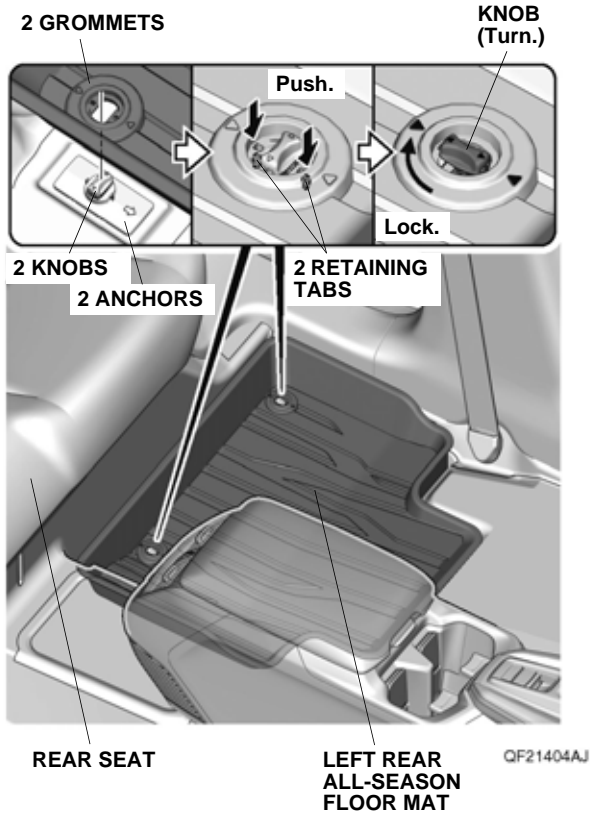

Passenger's all-season floor mat

Left rear all-season floor mat

Right rear all-season floor mat

Illustration of the All-Season Floor Mats Installed in the Vehicle

INSTALLATION

NOTE:

- Before installing the mats, identify their installation positions.
- Connect the mats to the anchors to prevent the mats from sliding forward and possibly interfering with the pedals.
- If you remove a mat, make sure you re-anchor it when you put it back in your vehicle.
- If you replace a mat, use a factory mat designed to be used with the anchors.
- If you use a non-factory mat in the driver's footwell, make sure it fits properly and that it can be used with the anchors.
- Do not put an additional mat on top of the anchored mat. An additional mat may slide forward and possibly interfere with the pedals.

Installing the All-Season Floor Mats

1. Remove the floor mats as shown.

2. Place the grommets in the driver's all-season floor mat over the anchors. Push the grommets into the anchors to secure the retaining tabs, then turn the knobs 90° to secure the driver's all-season floor mat.

3. Place the grommets in the passenger's all-season floor mat over the anchors. Push the grommets into the anchors to secure the retaining tabs, then turn the knobs 90° to secure the passenger's all-season floor mat.

4. Place the grommets in the left rear all-season floor mat over the anchors. Push the grommets into the anchors to secure the retaining tabs, then turn the knobs 90° to secure the left rear all-season floor mat.