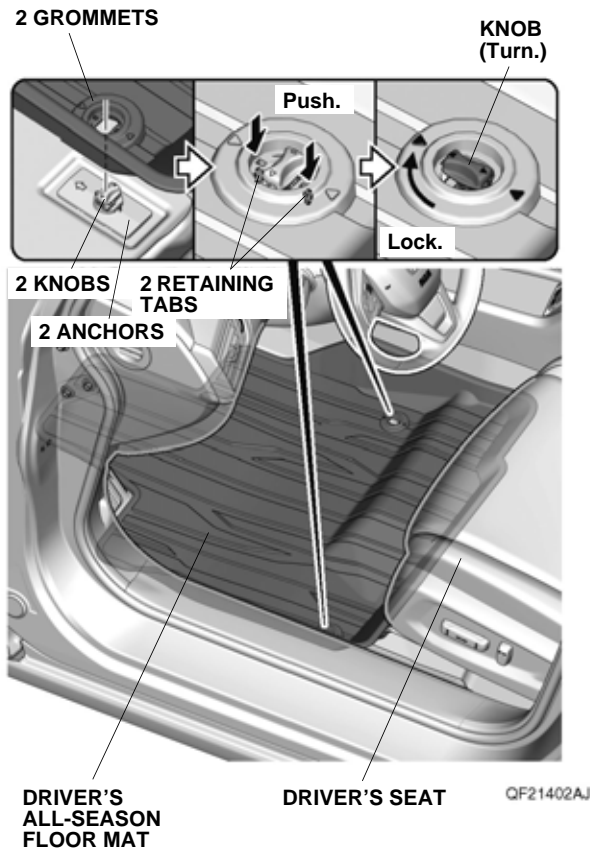

Passenger's all-season floor mat

Left rear all-season floor mat

Right rear all-season floor mat

Illustration of the All-Season Floor Mats Installed in the Vehicle

INSTALLATION

NOTE:

- Before installing the mats, identify their installation positions.
- Connect the mats to the anchors to prevent the mats from sliding forward and possibly interfering with the pedals.
- If you remove a mat, make sure you re-anchor it when you put it back in your vehicle.
- If you replace a mat, use a factory mat designed to be used with the anchors.
- If you use a non-factory mat in the driver's footwell, make sure it fits properly and that it can be used with the anchors.
- Do not put an additional mat on top of the anchored mat. An additional mat may slide forward and possibly interfere with the pedals.

Installing the All-Season Floor Mats

1. Remove the floor mats as shown.

2. Place the grommets in the driver's all-season floor mat over the anchors. Push the grommets into the anchors to secure the retaining tabs, then turn the knobs 90° to secure the driver's all-season floor mat.

3. Place the grommets in the passenger's all-season floor mat over the anchors. Push the grommets into the anchors to secure the retaining tabs, then turn the knobs 90° to secure the passenger's all-season floor mat.

4. Place the grommets in the left rear all-season floor mat over the anchors. Push the grommets into the anchors to secure the retaining tabs, then turn the knobs 90° to secure the left rear all-season floor mat.