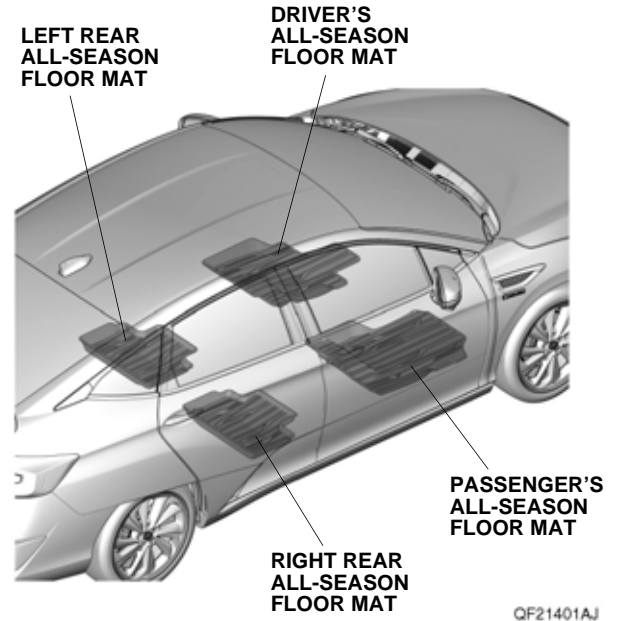

Passenger's all-season floor mat

Left rear all-season floor mat

Right rear all-season floor mat

Illustration of the All-Season Floor Mats Installed in the Vehicle

INSTALLATION

NOTE:

- Before installing the mats, identify their installation positions.
- Connect the mats to the anchors to prevent the mats from sliding forward and possibly interfering with the pedals.
- If you remove a mat, make sure you re-anchor it when you put it back in your vehicle.
- If you replace a mat, use a factory mat designed to be used with the anchors.
- If you use a non-factory mat in the driver's footwell, make sure it fits properly and that it can be used with the anchors.
- Do not put an additional mat on top of the anchored mat. An additional mat may slide forward and possibly interfere with the pedals.

Installing the All-Season Floor Mats

1. Remove the floor mats as shown.

2. Place the grommets in the driver's all-season floor mat over the anchors. Push the grommets into the anchors to secure the retaining tabs, then turn the knobs 90° to secure the driver's all-season floor mat.

3. Place the grommets in the passenger's all-season floor mat over the anchors. Push the grommets into the anchors to secure the retaining tabs, then turn the knobs 90° to secure the passenger's all-season floor mat.