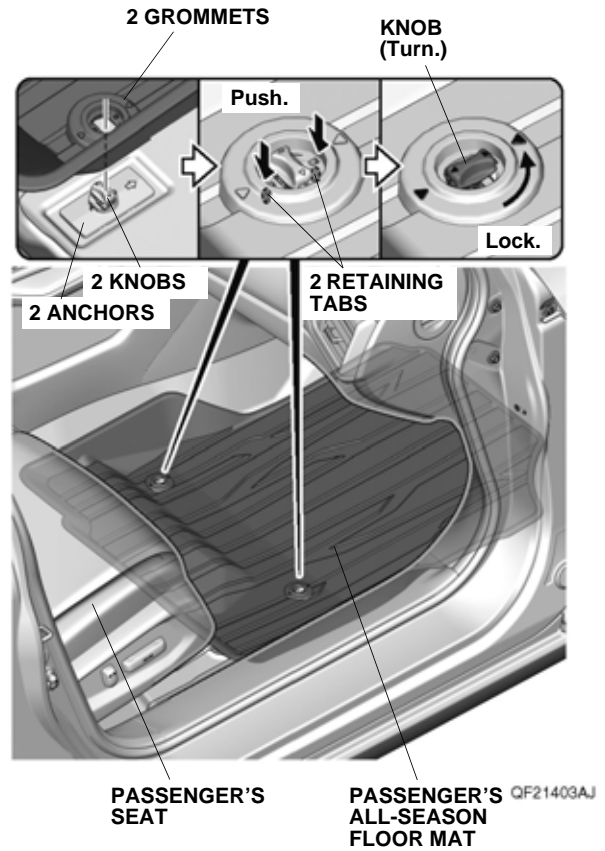

Passenger's all-season floor mat

Left rear all-season floor mat

Right rear all-season floor mat

Illustration of the All-Season Floor Mats Installed in the Vehicle

INSTALLATION

NOTE:

- Before installing the mats, identify their installation positions.
- Connect the mats to the anchors to prevent the mats from sliding forward and possibly interfering with the pedals.
- If you remove a mat, make sure you re-anchor it when you put it back in your vehicle.
- If you replace a mat, use a factory mat designed to be used with the anchors.
- If you use a non-factory mat in the driver's footwell, make sure it fits properly and that it can be used with the anchors.
- Do not put an additional mat on top of the anchored mat. An additional mat may slide forward and possibly interfere with the pedals.

Installing the All-Season Floor Mats

1. Remove the floor mats as shown.

2. Place the grommets in the driver's all-season floor mat over the anchors. Push the grommets into the anchors to secure the retaining tabs, then turn the knobs 90° to secure the driver's all-season floor mat.

3. Place the grommets in the passenger's all-season floor mat over the anchors. Push the grommets into the anchors to secure the retaining tabs, then turn the knobs 90° to secure the passenger's all-season floor mat.

4. Place the grommets in the left rear all-season floor mat over the anchors. Push the grommets into the anchors to secure the retaining tabs, then turn the knobs 90° to secure the left rear all-season floor mat.